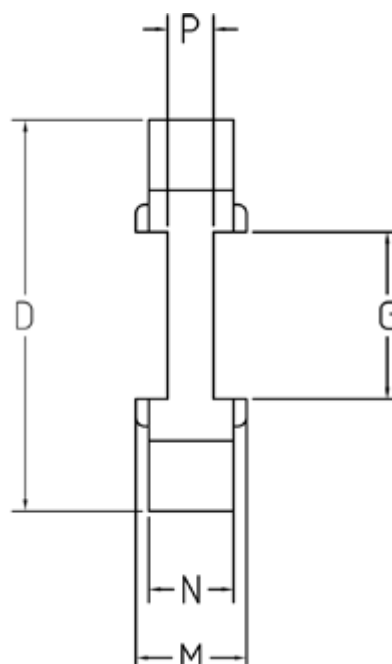

# Data Sheet

Article number: 333500704

Description: Element Klonex ES14  
Blue spider 80Sh A

## Measures

D = 14

G = -

M = 8

N = 6

P = 6.0